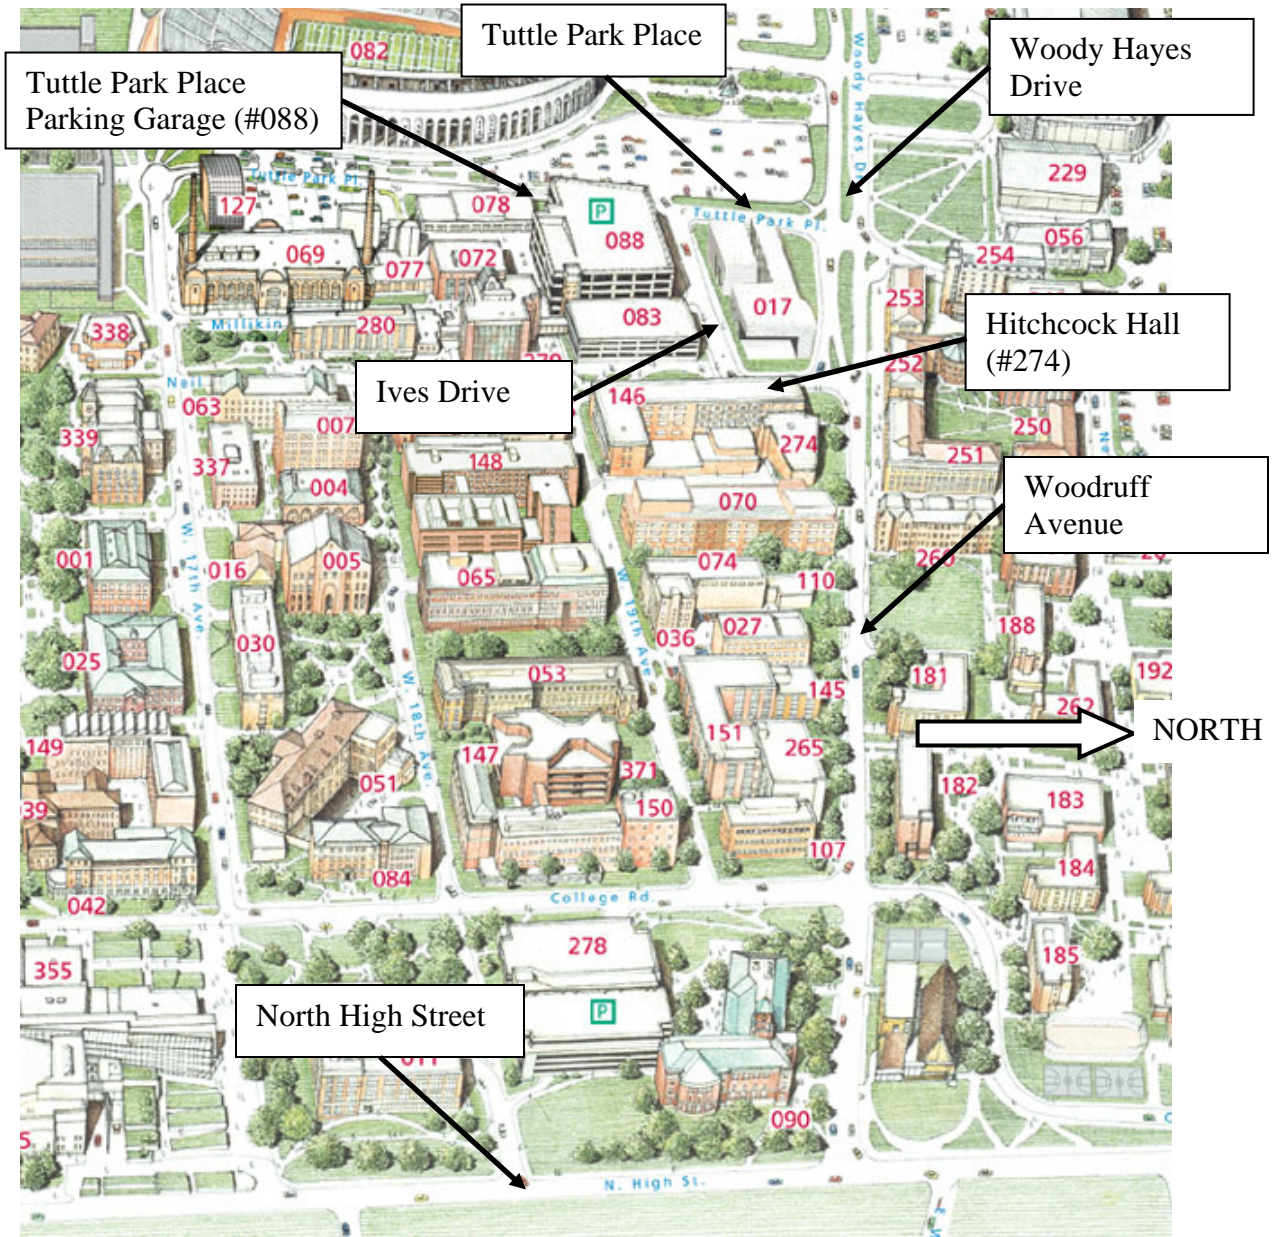

COMMUTER DIRECTIONS TO HITCHCOCK HALL & TUTTLE GARAGE

For dropping students off at the “Exploring Engineering Through Robotics” Summer Camp:

1. While heading East on Woodruff Avenue, or coming from the West on Woody Hayes Drive:
 - a). Turn South onto to Tuttle Park Place.
 - b). At next street, turn East (Left) onto to Ives Drive adjacent to Tuttle Garage (#088).
 - c). Hitchcock Hall (#274) is at the end of Ives Drive.
2. “Exploring Engineering Through Robotics” is in Hitchcock Hall, Second Floor, Room 206.
3. If you wish to park, Tuttle Park Place Parking Garage (#088) is available to the public.